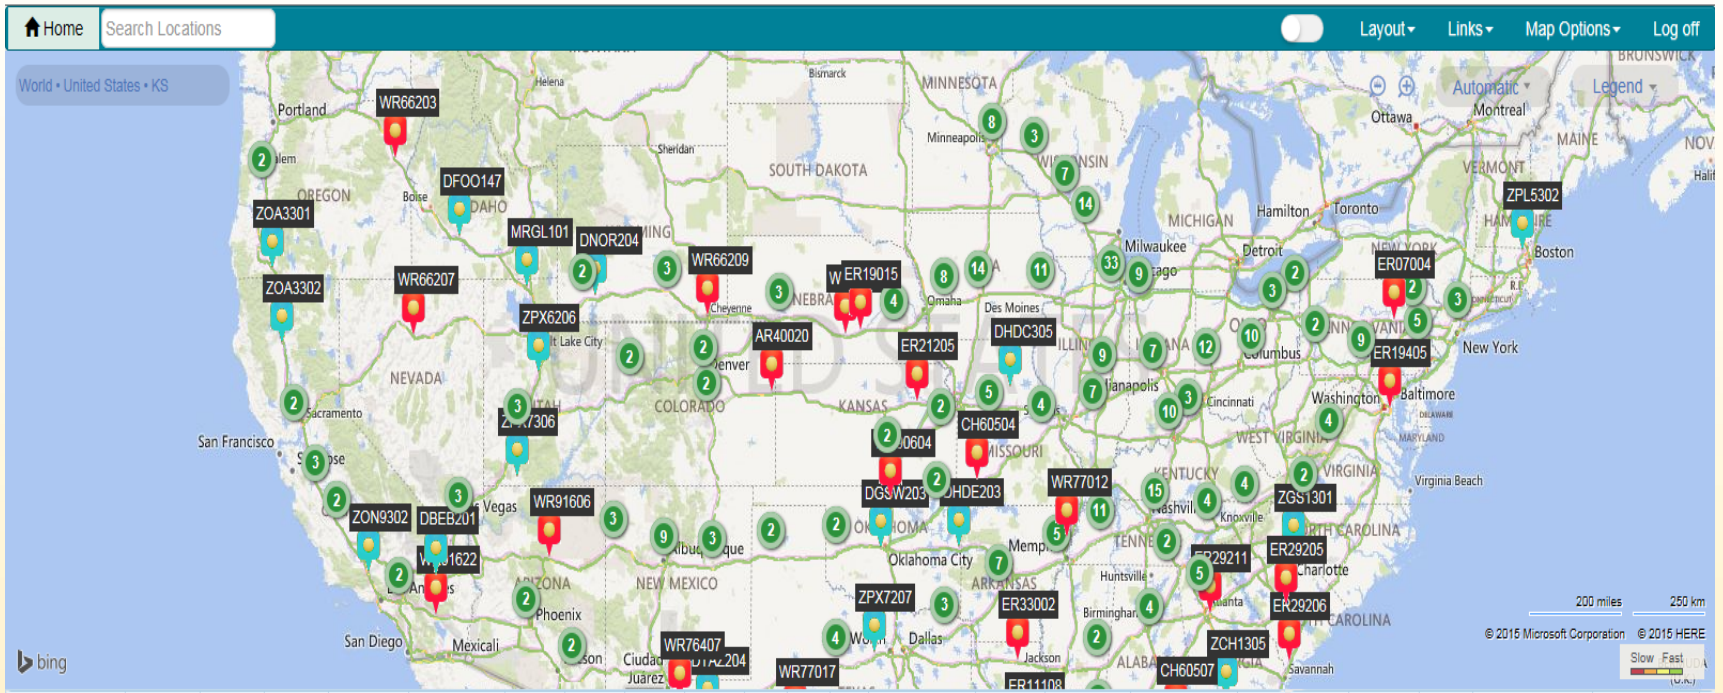

DIV – Sleeper Teams

ETA	Comments	SLOC	ELOC	Job	Trailer	Orig	Orig Sort	Dest	Dest Sort	PCS	%	SVC	Unload Date	Driver Type	Carrier	Driver	Alert Time	Type	Job	Alert	Driver
	All					All		All													
		070HF	3229	070HF_TFCS	PRIJ140870	070HF	L	JACFL	D	0	100%	GRD	08/26/15			TFCS	16:17	!	C35IA07	CC IDLE > 60	
		895JC	7519	DJCP301	CVEN43395	895JC	L	MESTX	D	1000	100%	GRD	08/28/15	Direct Ship	COVENANT		16:17	!	WR66203	CC TRAFFIC	WATTERS
		92AQ	8981	ZSFC102	UPST604960	FORKY	N	8902	S	1050	11%	GRD	08/24/15	Amazon	COYOTE LOGISTICS	PER GFTS	16:15	!	WR6621	CC TRAFFIC	SMITH
		750HF	6059	DHFT301	MAZT1580	750HF	C	CCHIL	D	564	100%	GRD	08/27/15	Direct Ship	MAZT		16:15	!	DDOR30	CC IDLE > 60	
																	16:15	!	DPRH301	CC IDLE > 60